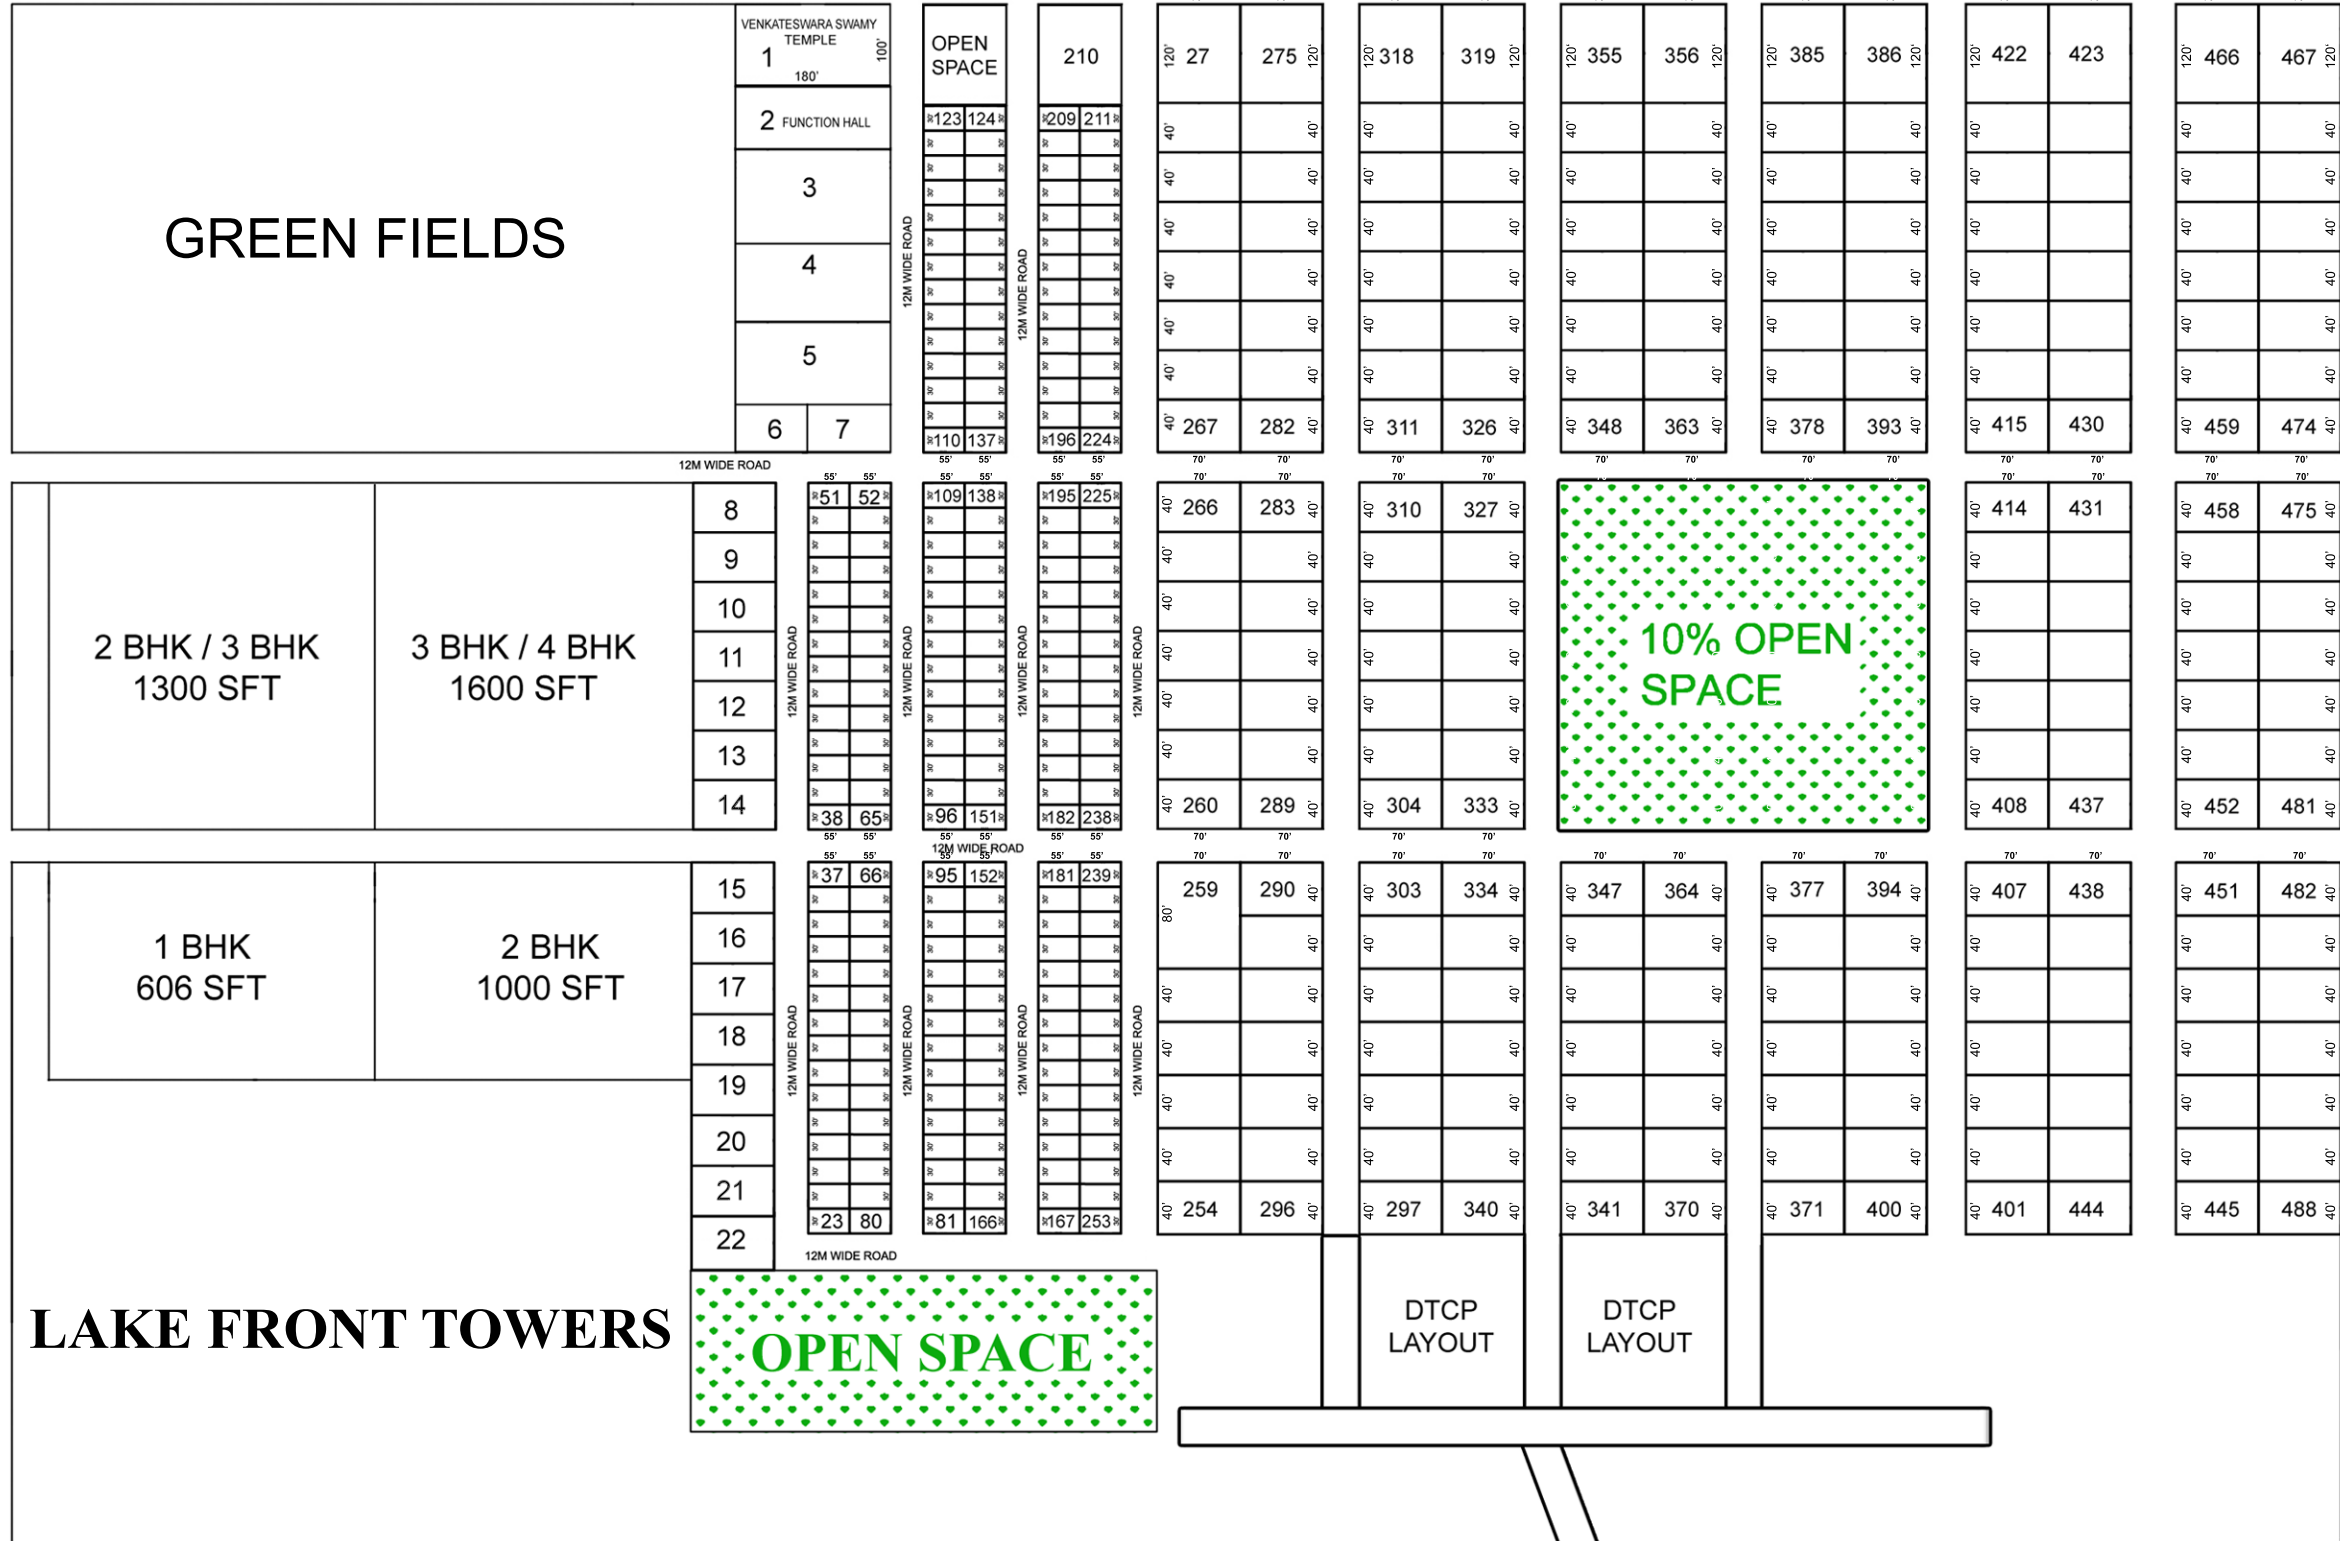

RESORTS

LAKE

60'-0" FEET WIDE ROAD

60'-0" FEET WIDE ROAD

GOVERNMENT 60' FEET ROAD

NOT TO SCALE

NH - 16 ROAD

NH - 16 ROAD

NH - 16 ROAD

NH - 16 ROAD

NH - 16 ROAD

NH - 16 ROAD