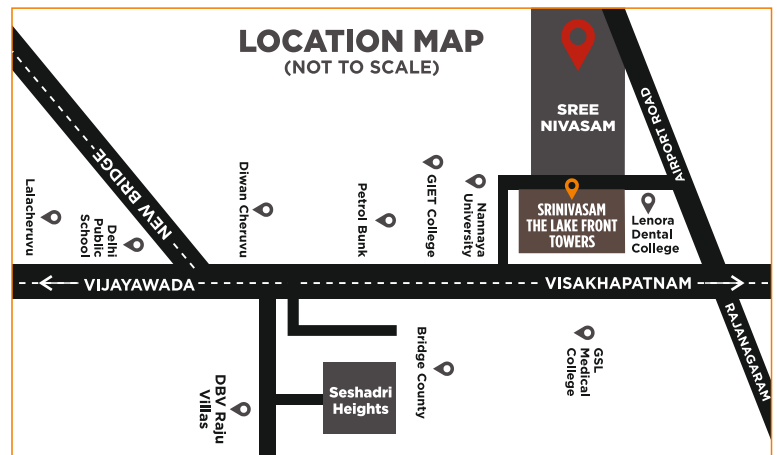

# OUR PREVIOUS PROJECTS

**SESHADRI HEIGHTS**  
**SREE NIVASAM**  
**SANDAL CITY**  
**KAVERI AVENUES**  
**SRI ANJANADRI**  
**NEELADRI HEIGHTS**  
**GODAVARI GARDENS**

**SS DEVELOPERS**  
 YOUR DREAM HOME DEVELOPERS

## About the Project & Location

1. Sreenivasam Lake Front Towers is located in the uptown of Rajamahendravaram.
2. Whether your taste is modern and sophisticated or funky. You'll discover a spectrum of apartments spaces and designs as unique as you are.
3. The towers are contemporary and offers oversized windows and large balconies that takes full advantage of the magnificent mountain and lake front view.